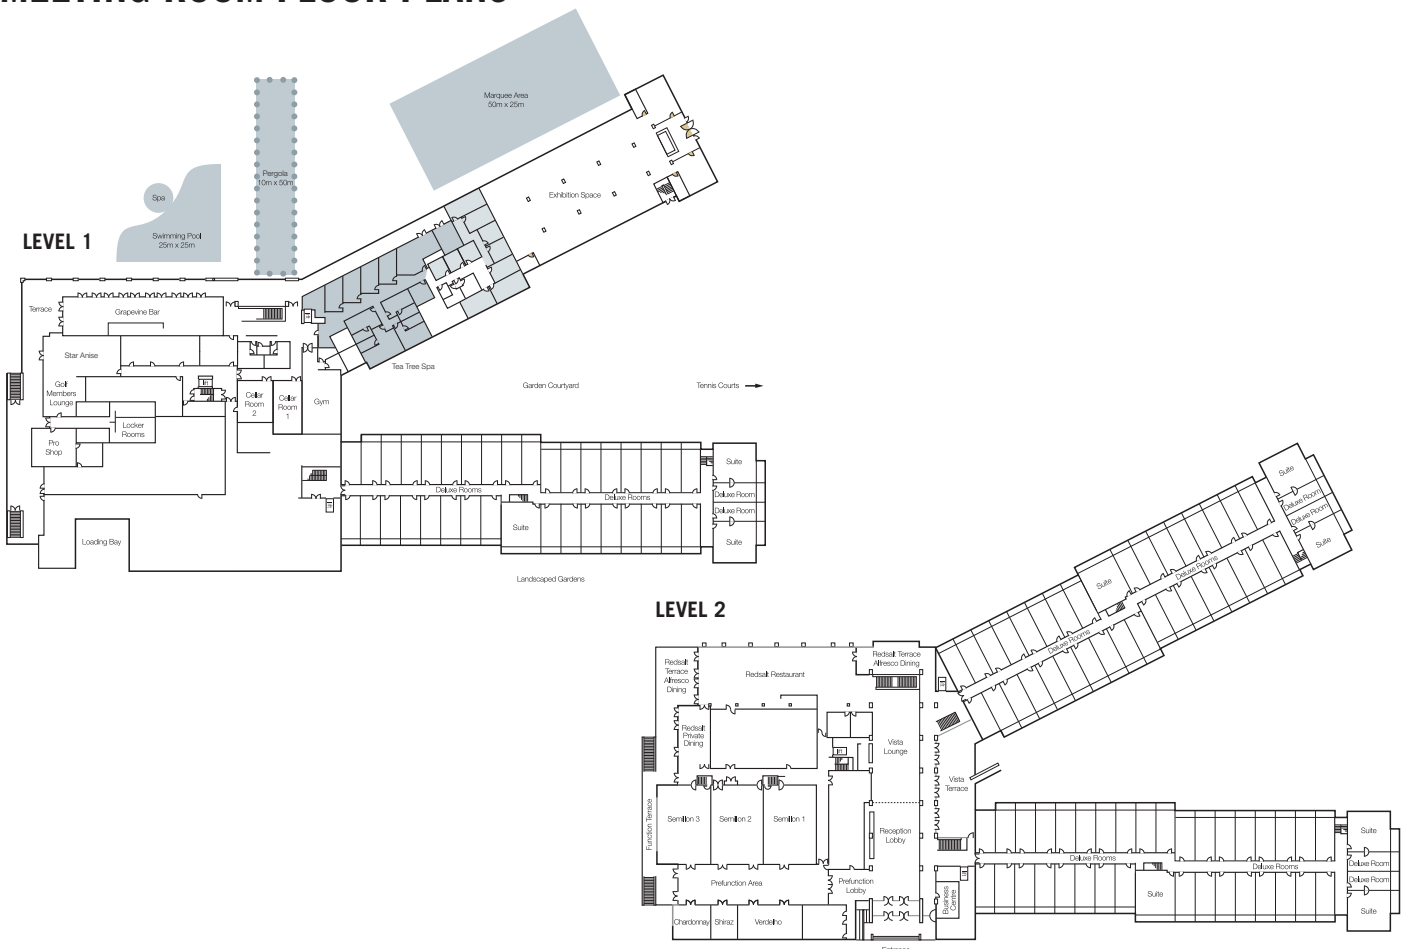

You work hard to ensure everything is taken care of for a successful meeting, so isn't it time you receive something in return? Introducing Priority Club® Meeting Rewards, the program that gets you rewarded. As a member of Priority Club® Meeting Rewards, it's easier than ever to earn points, redeem rewards and achieve Elite Status at over 3,000 hotels.

MEETING ROOM CONFIGURATIONS

MEETING ROOM	DIMENSIONS (m)	FLOOR AREA (m²)	DOOR (m)	CEILING HEIGHT (m)								
					THEATRE	BANQUET	CLASSROOM	CABARET	BOARDROOM	COCKTAIL	U SHAPE	
Level 1												
Cellar Room 1	10.5 x 5.6	59	W 1.995 H 1.45	3	48	30	30	24	24	75	21	
Cellar Room 2	8.2 x 7.0	57	W 1.995 H 1.45	3	50	40	27	32	18	60	18	
Exhibition Space	43 x 24.28	832	-	-	-	-	-	-	-	-	-	
Level 2												
Semillon Ballroom	31.7 x 15.5	491	W 2.41 H 1.75	3.7	560	400	270	280	-	600	-	
Semillon 1	15.5 x 10.5	163	W 2.41 H 1.75	3.7	144	90	84	72	-	180	42	
Semillon 2	15.5 x 10.5	163	W 2.41 H 1.75	3.7	144	90	84	72	-	180	423	
Semillon 3	15.5 x 10.5	163	W 2.41 H 1.75	3.7	144	90	84	72	-	180	42	
Chardonnay	7.3 x 6.8	50	W 2.41 H 1.75	3.7	40	30	18	24	16	50	18	
Shiraz	5.1 x 6.8	35	W 2.41 H 1.75	2.8	20	20	12	16	12	25	12	
Verdelho	12.7 x 6.8	86	W 2.41 H 1.75	2.8	70	50	45	48	30	90	30	
Pre-function Area	30.3 x 7.7	233.3	-	2.8	-	-	-	-	-	-	-	

MEETING ROOM FLOOR PLANS